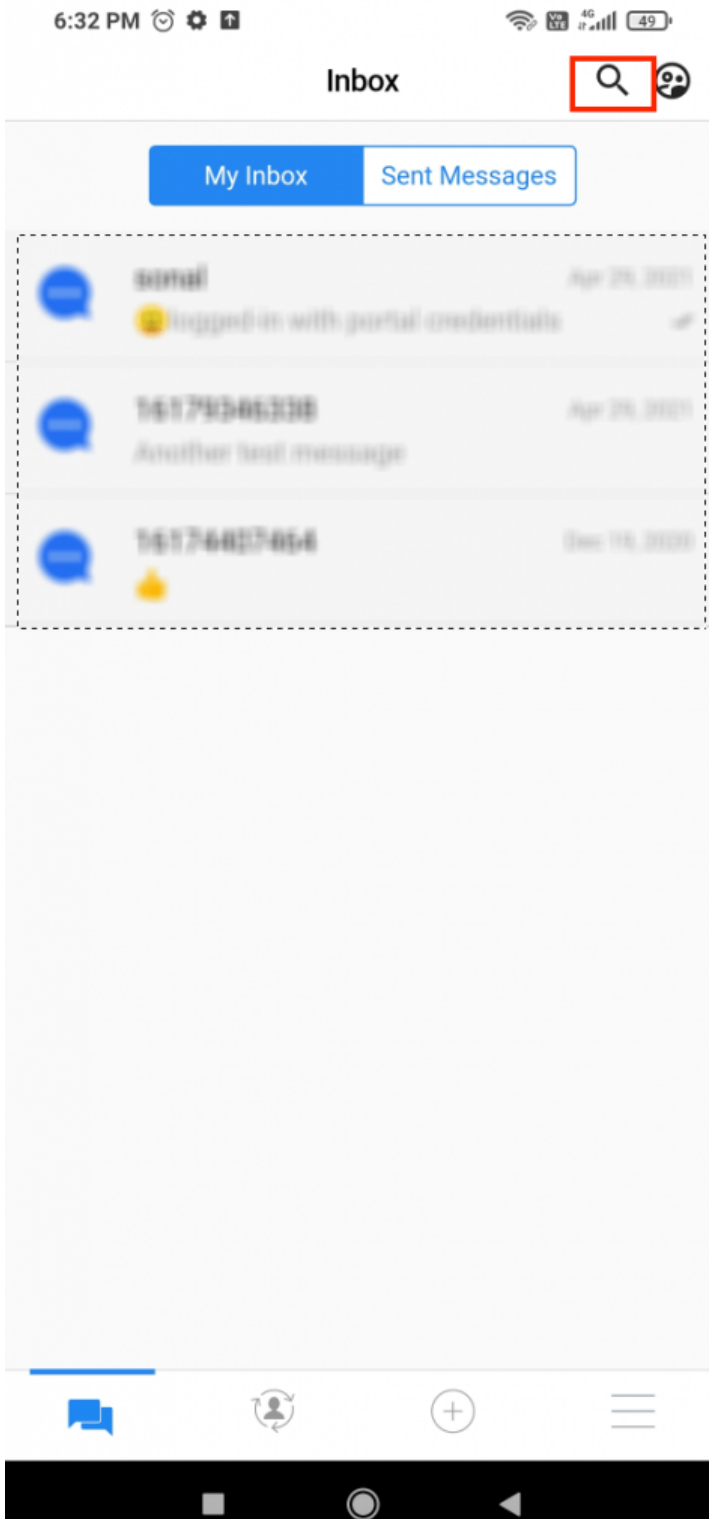

# Search Field

The Search field allows users to search for a contact by name or a number. All contacts that are added to your 'Contacts' can be searched using this 'Search' field.

Click on the search icon as highlighted in the above image. The following field will appear:

Here, users can search for a contact by entering the contact number or name. Your search result will appear as follows: