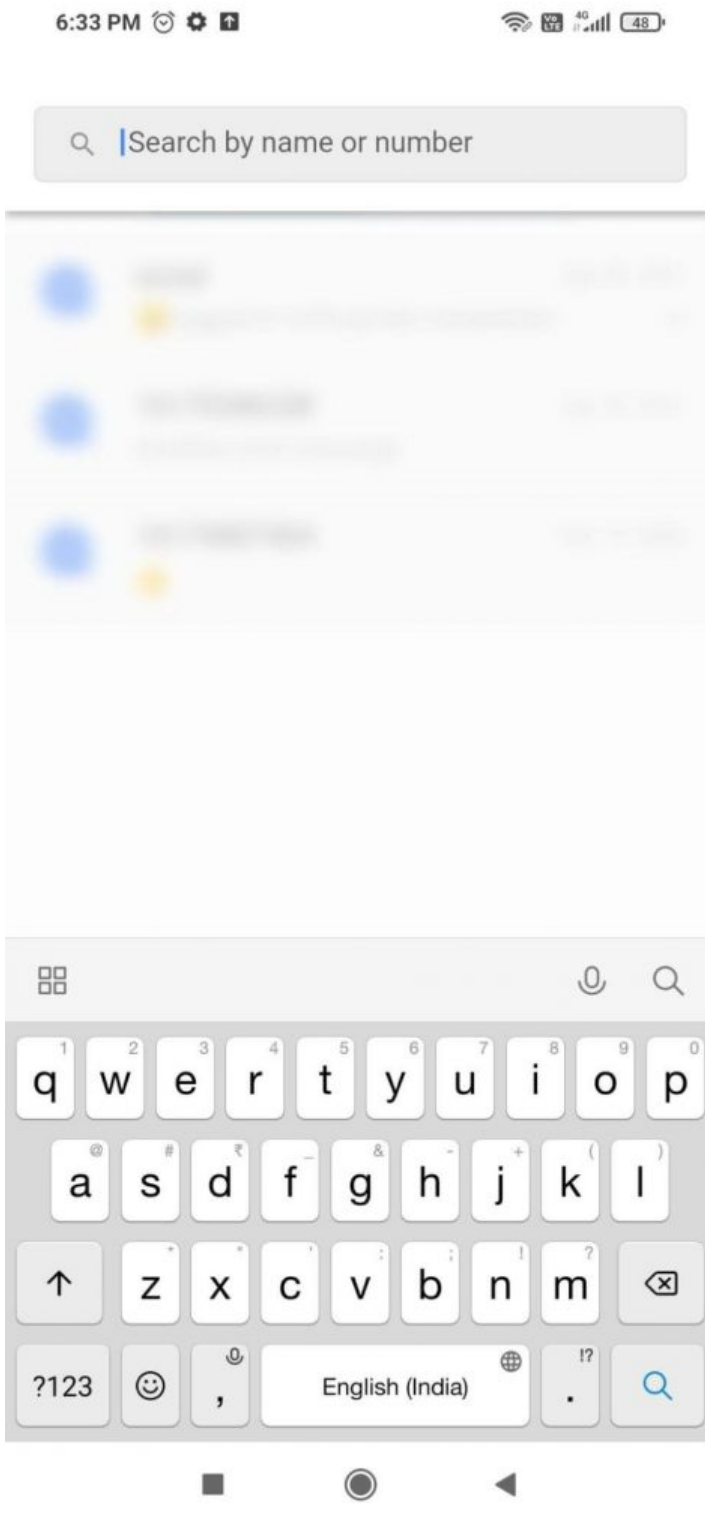

# Search Field

The Search field allows users to search for a contact by name or a number. All contacts that are added to your 'Contacts' can be searched using this 'Search' field.

Click on the search icon as highlighted in the above image. The following field will appear:

Here, users can search for a contact by entering the contact number or name. Your search result will appear as follows: